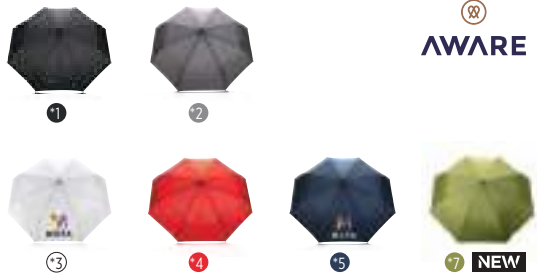

AWARE

2.76kg. 7.5x water.org

P850.61*

21" Impact AWARE™ RPET 190T bamboo auto open/close umbrella

Material: 190T Pongee rPET • Auto open & close • Frame: metal • Ribs: fibreglass • 3 section • Stormproof • With Aware™ tracer: √ • Litres of water saved: 4,3 • # Plastic bottles reused: 7,5 **Size** 57 x Ø 94 cm **Max. printsize** 120 x 180 mm **Print technique** Screen transfer