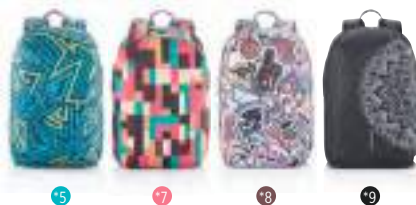

Bobby Soft "Art", anti-theft backpack

Material: 1200D rPET • Volume (litres): 16 • Laptop/tablet compartment for: 15.6" • USB charger port: ✓ • RFID protection: ✓ • Luggage strap: ✓ • With Aware™ tracer: ✓ • Litres of water saved: 22 • # Plastic bottles reused: 38 • PVC free: ✓ **Size** 30 x 18 x 45 cm **Max. printsize** 100 x 160 mm **Print technique** Screen transfer