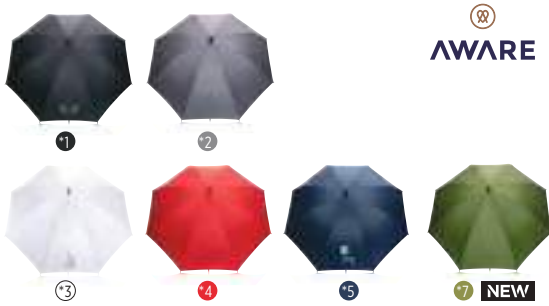

AWARE

2.68kg. **11.8x**

P850.69*

30" Impact AWARE™ RPET 190T Storm proof umbrella

Material: 190T Pongee rPET • Manual open • Frame: fibreglass • Ribs: fibreglass • Stormproof • With Aware™ tracer: ✓ • Litres of water saved: 7 • # Plastic bottles reused: 11,8 **Size** 97 x Ø 130 cm **Max. printsize** 150 x 200 mm **Print technique** Screen transfer