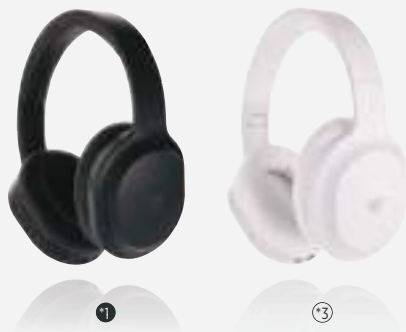

CO₂ 2.52kg.

P329.74*

Urban Vitamin Freemond wireless ANC headphone

Battery: 500mAh • Mic: ✓ • Pick up: ✓ • AUX port: ✓ • Jack cable/Integrated: ✓/ - • Range: 10M • Charge/Play time: 3H / 26H • BT version: 5.0 • Foldable: ✓ • on/over ear: - / ✓ **Size** 17 x 8,1 x 19,1 cm **Max. printsize** 30 x 25 mm **Print technique** Pad print