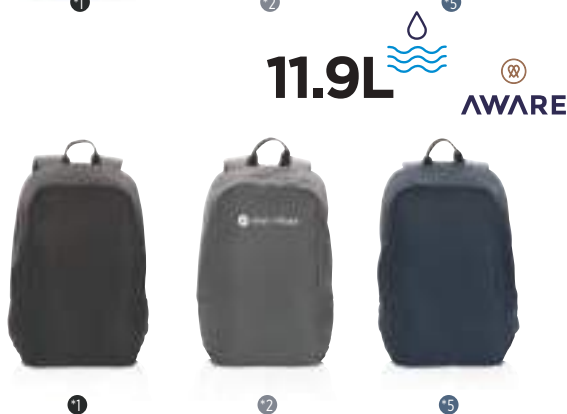

11.9L **AWARE**

3.55kg. 19.9x
P762.76*

Impact AWARE™ RPET standard anti theft backpack

Material: 300D rPET • Volume (litres): 20 • Laptop/tablet compartment for: 15,6" • With Aware™ tracer: ✓ • Litres of water saved: 11,9 • # Plastic bottles reused: 19,9 • PVC free: ✓ • Size 35 x 13 x 45 cm **Max. printsize** 140 x 140 mm **Print technique** Screen transfer