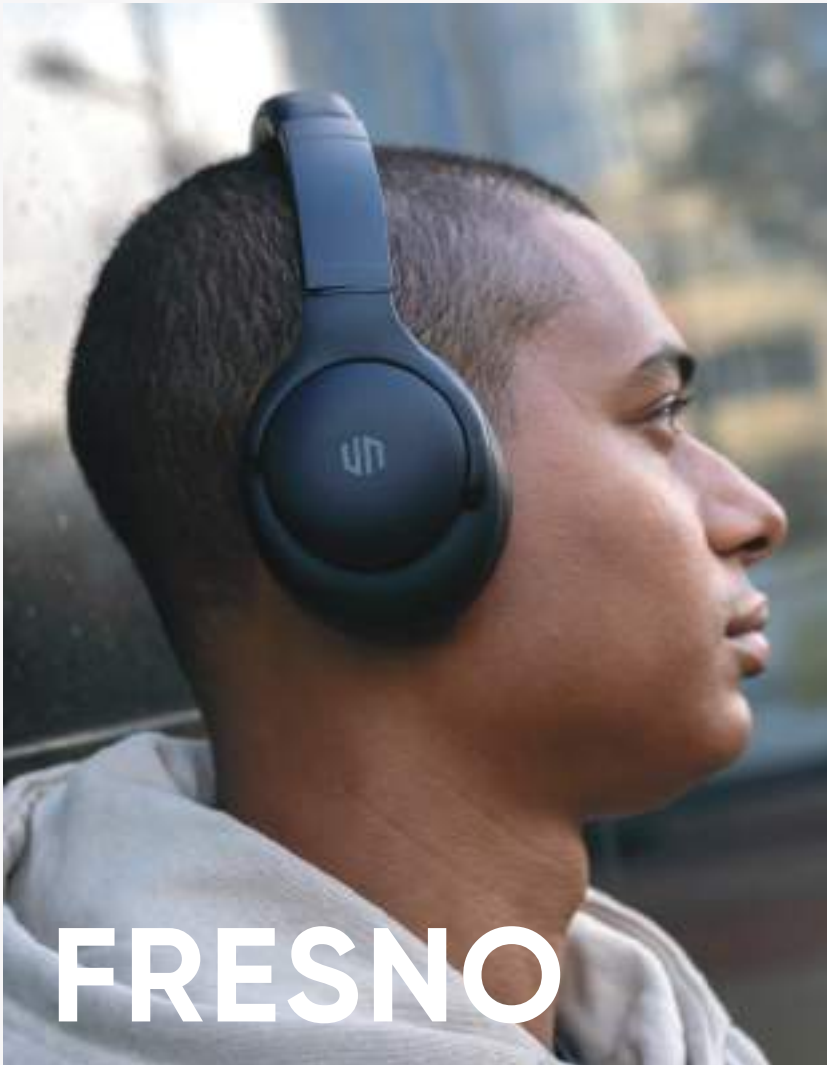

URBAN VITAMIN

FRESNO

URBAN VITAMIN FRESNO WIRELESS HEADPHONE