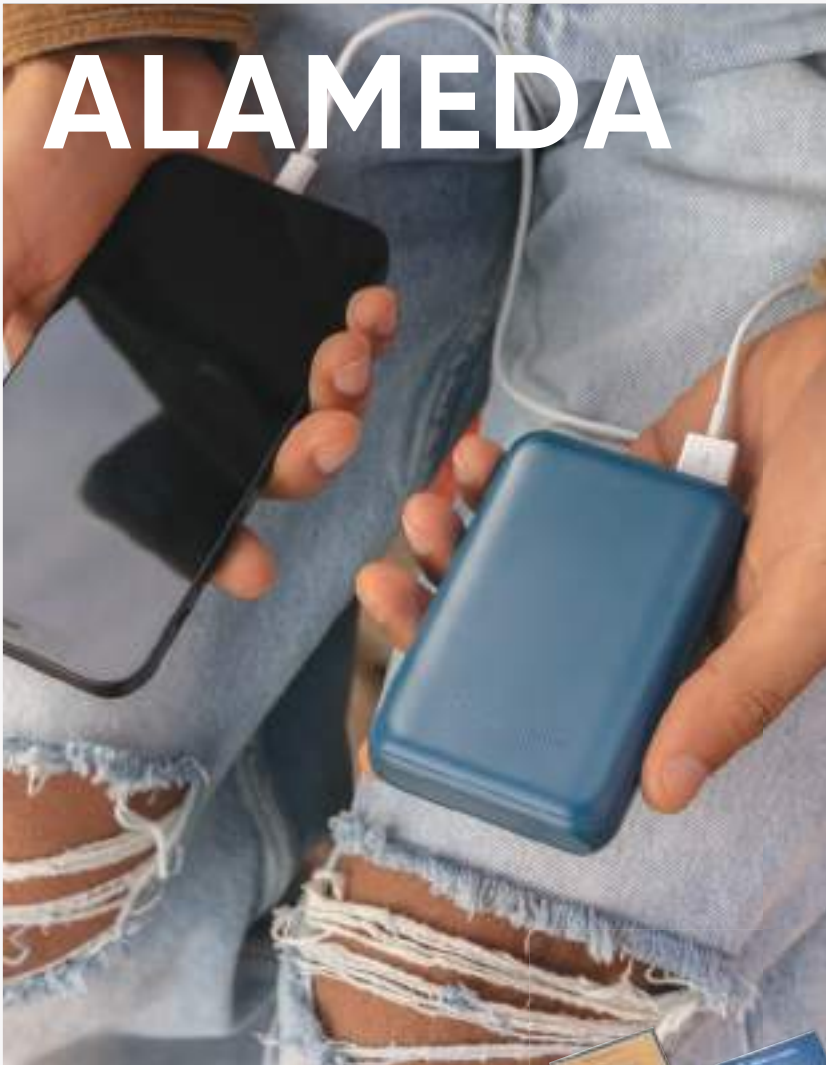

URBAN VITAMIN ALAMEDA 10.000 MAH 18W PD POWERBANK