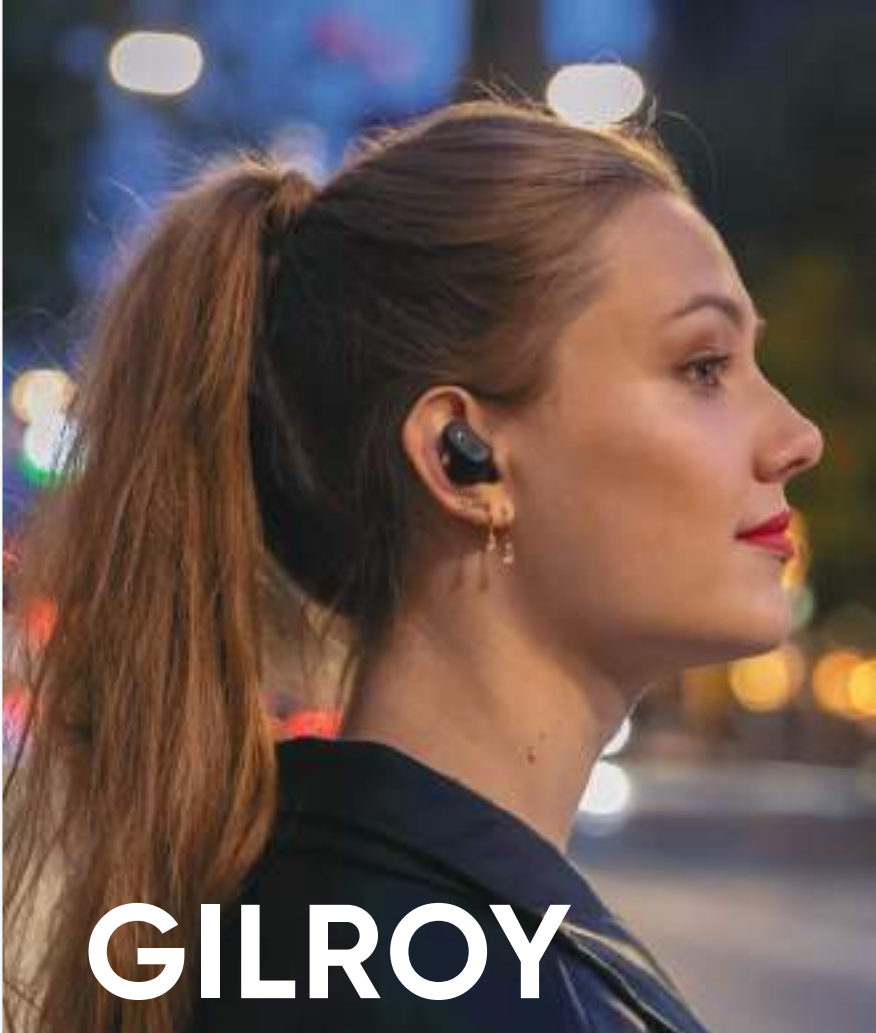

URBAN VITAMIN GILROY HYBRID ANC AND ENC EARBUDS

OBSIDIAN BLACK FROST WHITE

ANC 30 DB

6 MIC FOR CRYSTAL CLEAR CALLING

5 HRS + 20 HRS PLAYTIME

SPLASHPROOF DESIGN

TOUCH CONTROL

WIRELESS CHARGING CASE