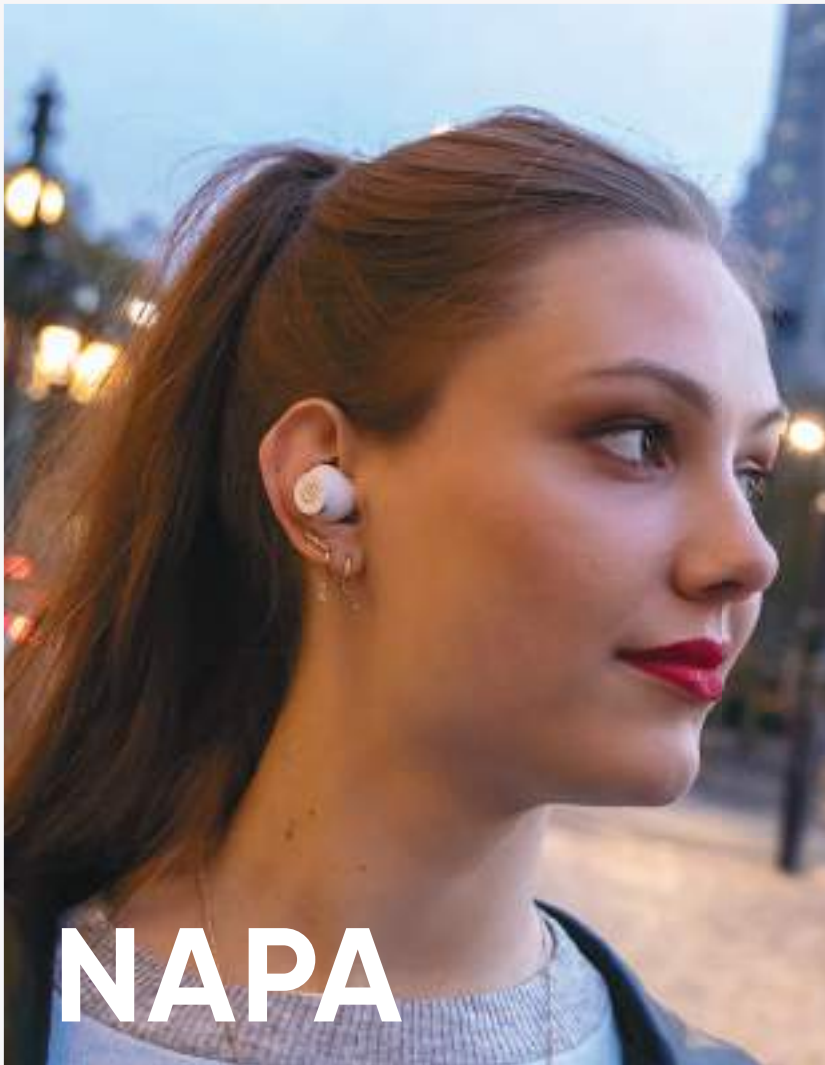

NAPA

URBAN VITAMIN NAPA EARBUDS