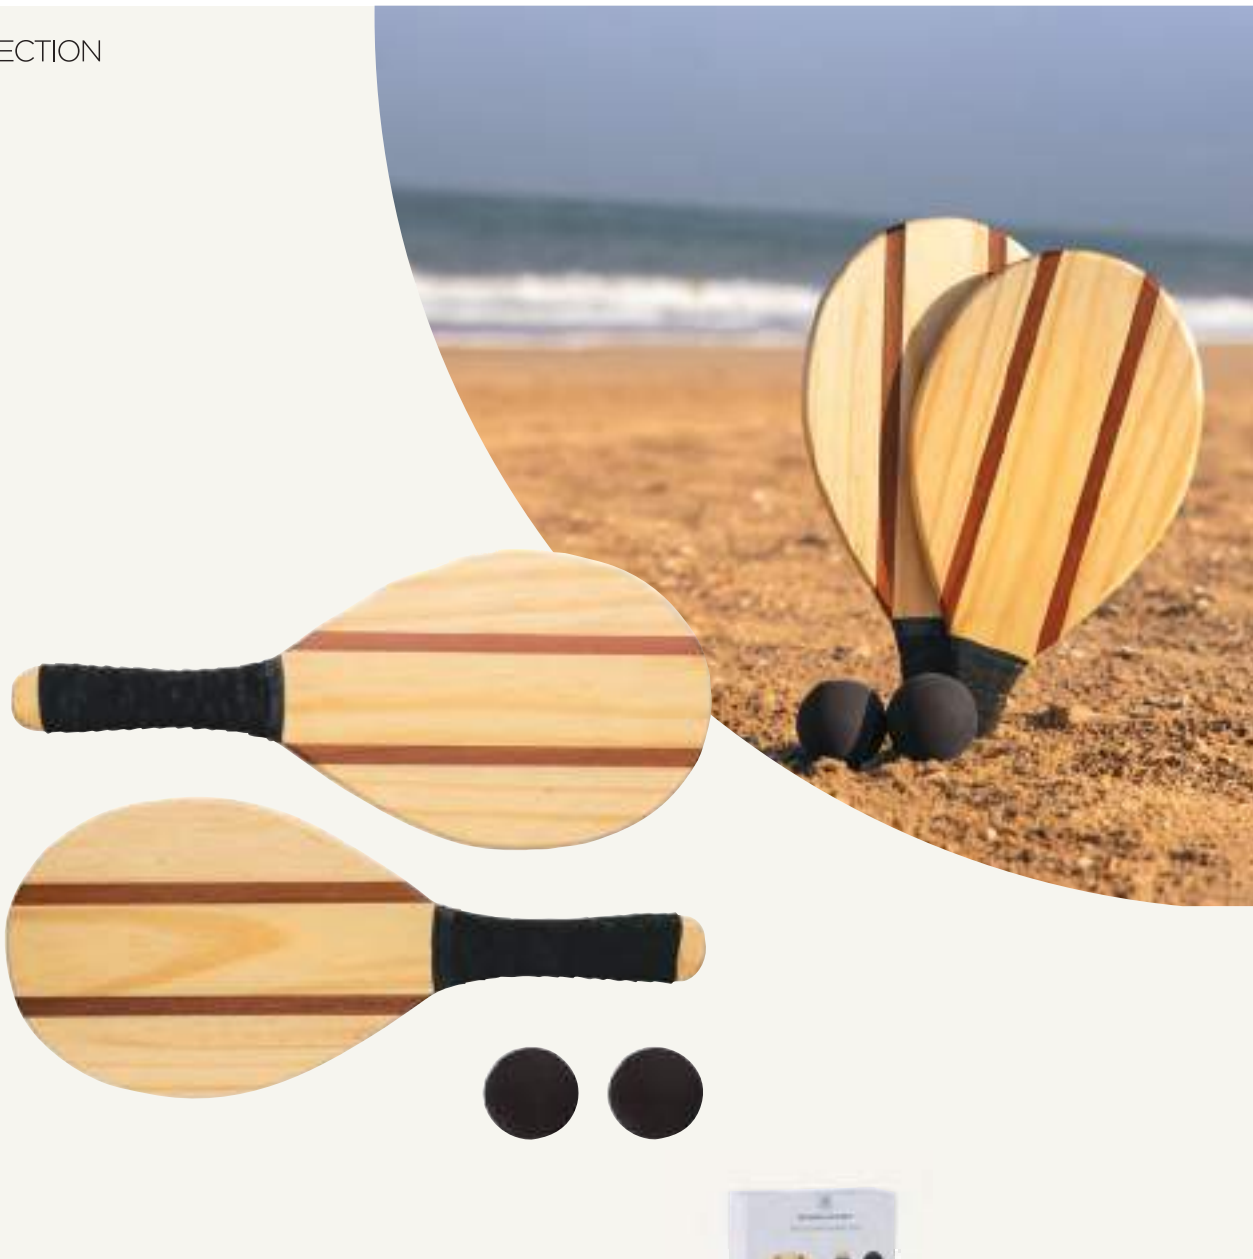

P453.519 **NEW**

Size 32,5 x 34 x 1 cm **Max. printsize** 230 x 230 mm **Printtechnique** Screen transfer

XDCOLLECTION

Wooden croquet set

Beautifully crafted 4 player wooden croquet set that includes 4 croquet hammers, 4 balls and 10 metal hoops. Simply place the hoops in a preferred position and make two teams. One team plays 2 designated balls and the other team play the other 2. If one team succeeds to hit the ball through a hoop they get another strike. If not: it's the other team turn. The winner is the team who manages to score all hoops with both balls. Hammer head and balls are made from Pine wood and handle and pins from Eucalyptus wood. Presented in a cotton pouch with rule book.

Size 78 x 17 x 1 cm **Max. printsize** 100 x 350 mm **Printtechnique** Screen transfer

P453.539 **NEW**

**Wooden skittles set**

Get ready to aim with this beautiful crafted skittles set made from pine wood. Skittles is fun for both adults and children. Play at home with family, in a park or challenge the guest of your party. Easy set up- just set up the pins, set a throwing point and you are ready to go. The set includes 9 pins and three balls. Presented in a cotton pouch with rule book.

Size 32,5 x 34 x 1 cm **Max. printsize** 230 x 230 mm **Printtechnique** Screen transfer

P453.549 **NEW**

XDCOLLECTION

Wooden frescobol tennis set

Luxury eye catching frescobol set to play on the beach, park or on your holiday. Made from strong and lasting Pine wood mixed with Sapele wood for which the wood pattern can be different per racket. Including two high quality balls. With extra comfortable grip for perfect control. Including cotton pouch to bring the set to your favourite beach or park.