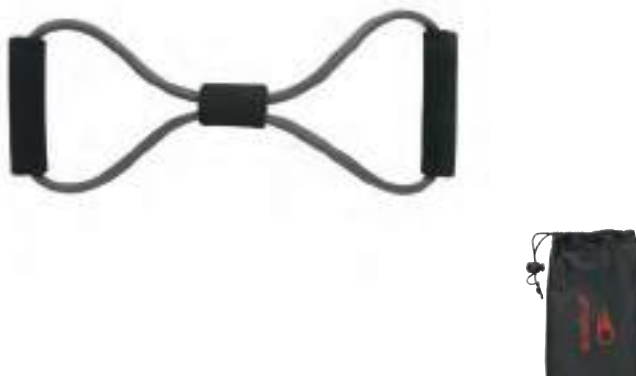

Fitness 8 shape exercise band in pouch

This figure 8 shape exercise band is a great fitness tool. Strengthen your muscles with this compact and convenient exercise band! Easy to carry and toss into any bag, you can take it anywhere to stay in shape. Including a manual with exercises so you can start exercising! Comes in a convenient pouch for easy carrying.

Size 36 x 11 x 2,2 cm **Max. printsize** 80 x 160 mm **Printtechnique** Screen transfer

P320.082