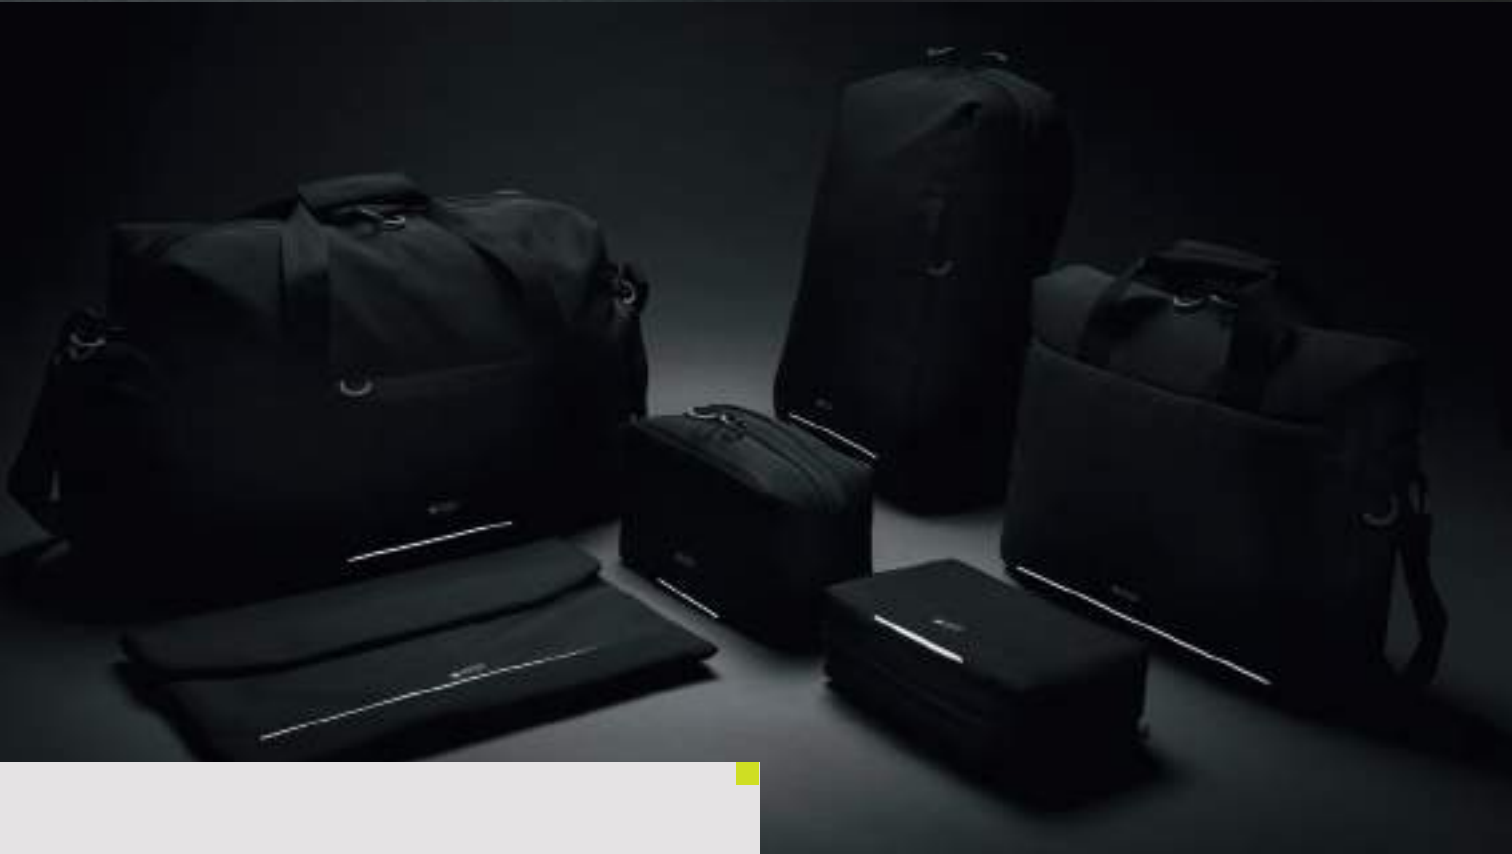

u k i y o

[u - key - yo] • Japanese

(n.) living in the moment

浮世ukiyo

INTRODUCTION

Ukiyo is a Japanese inspired brand which promotes living a beautiful life of balance, simplicity, well-being and sustainability. Lifestyle accessoires and tableware, valuing the balance between usability and aesthetics. Products that bring comfort and inspiration into the everyday life. Make purposeful, innovative lifestyle products. Bring home meaningful simplicity. Living in the moment.