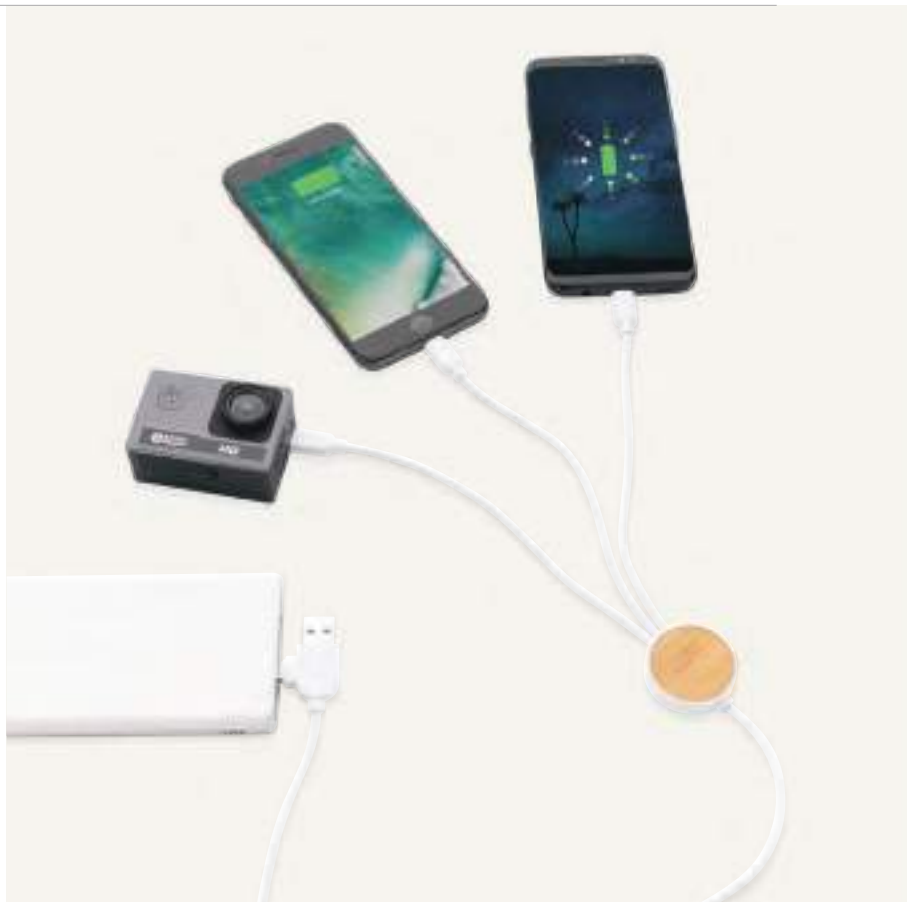

Ontario 6-in-1 round cable

Max current: 5V/2.4A • Input type: USB & Type-C • Output type: Type-C & Micro USB & Lightning • Cable: 20cm • Sync function: -

Size 17 x 3 x 2 cm Max. printsize 25 x 25 mm Printtechnique CO₂ engraving

P302.343